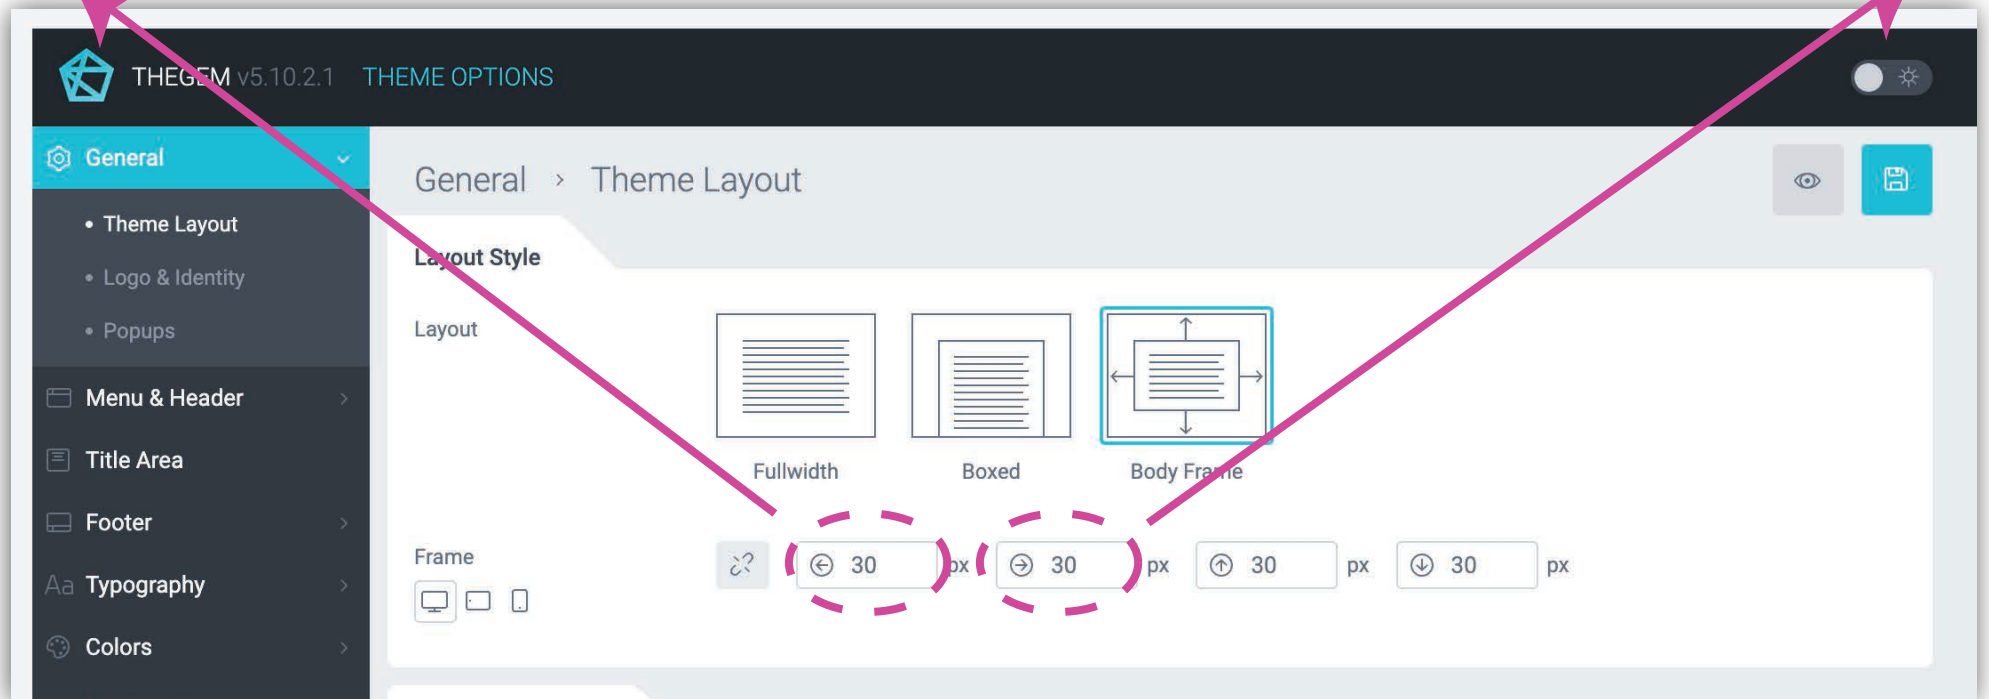

THE GEM: SEO Agency Light

I DO NOT want to use these setting in Theme Settings because I want to have the flexibility to have margins AND have sections that are full width.

THE GEM: SEO Agency Light

SO, I put ALL of the LEFT/RIGHT margins in Theme Settings to 0. And have attempted to adjust those within each page. HOWEVER, when I do that, one margin will not activate in the way I want it to. AND the HERO image is being forced to full width no matter the setting I put it in.

SPACIING
This looks good

NO SPACING
This DOES NOT
LOOK GOOD

SPACIING

NO SPACING

The Header and the Hero Image will not stay within the margins when I have it in "full width" w/ 30pts on the Left/Right side.

this blue section in the footer is pushed to the right. WHY???